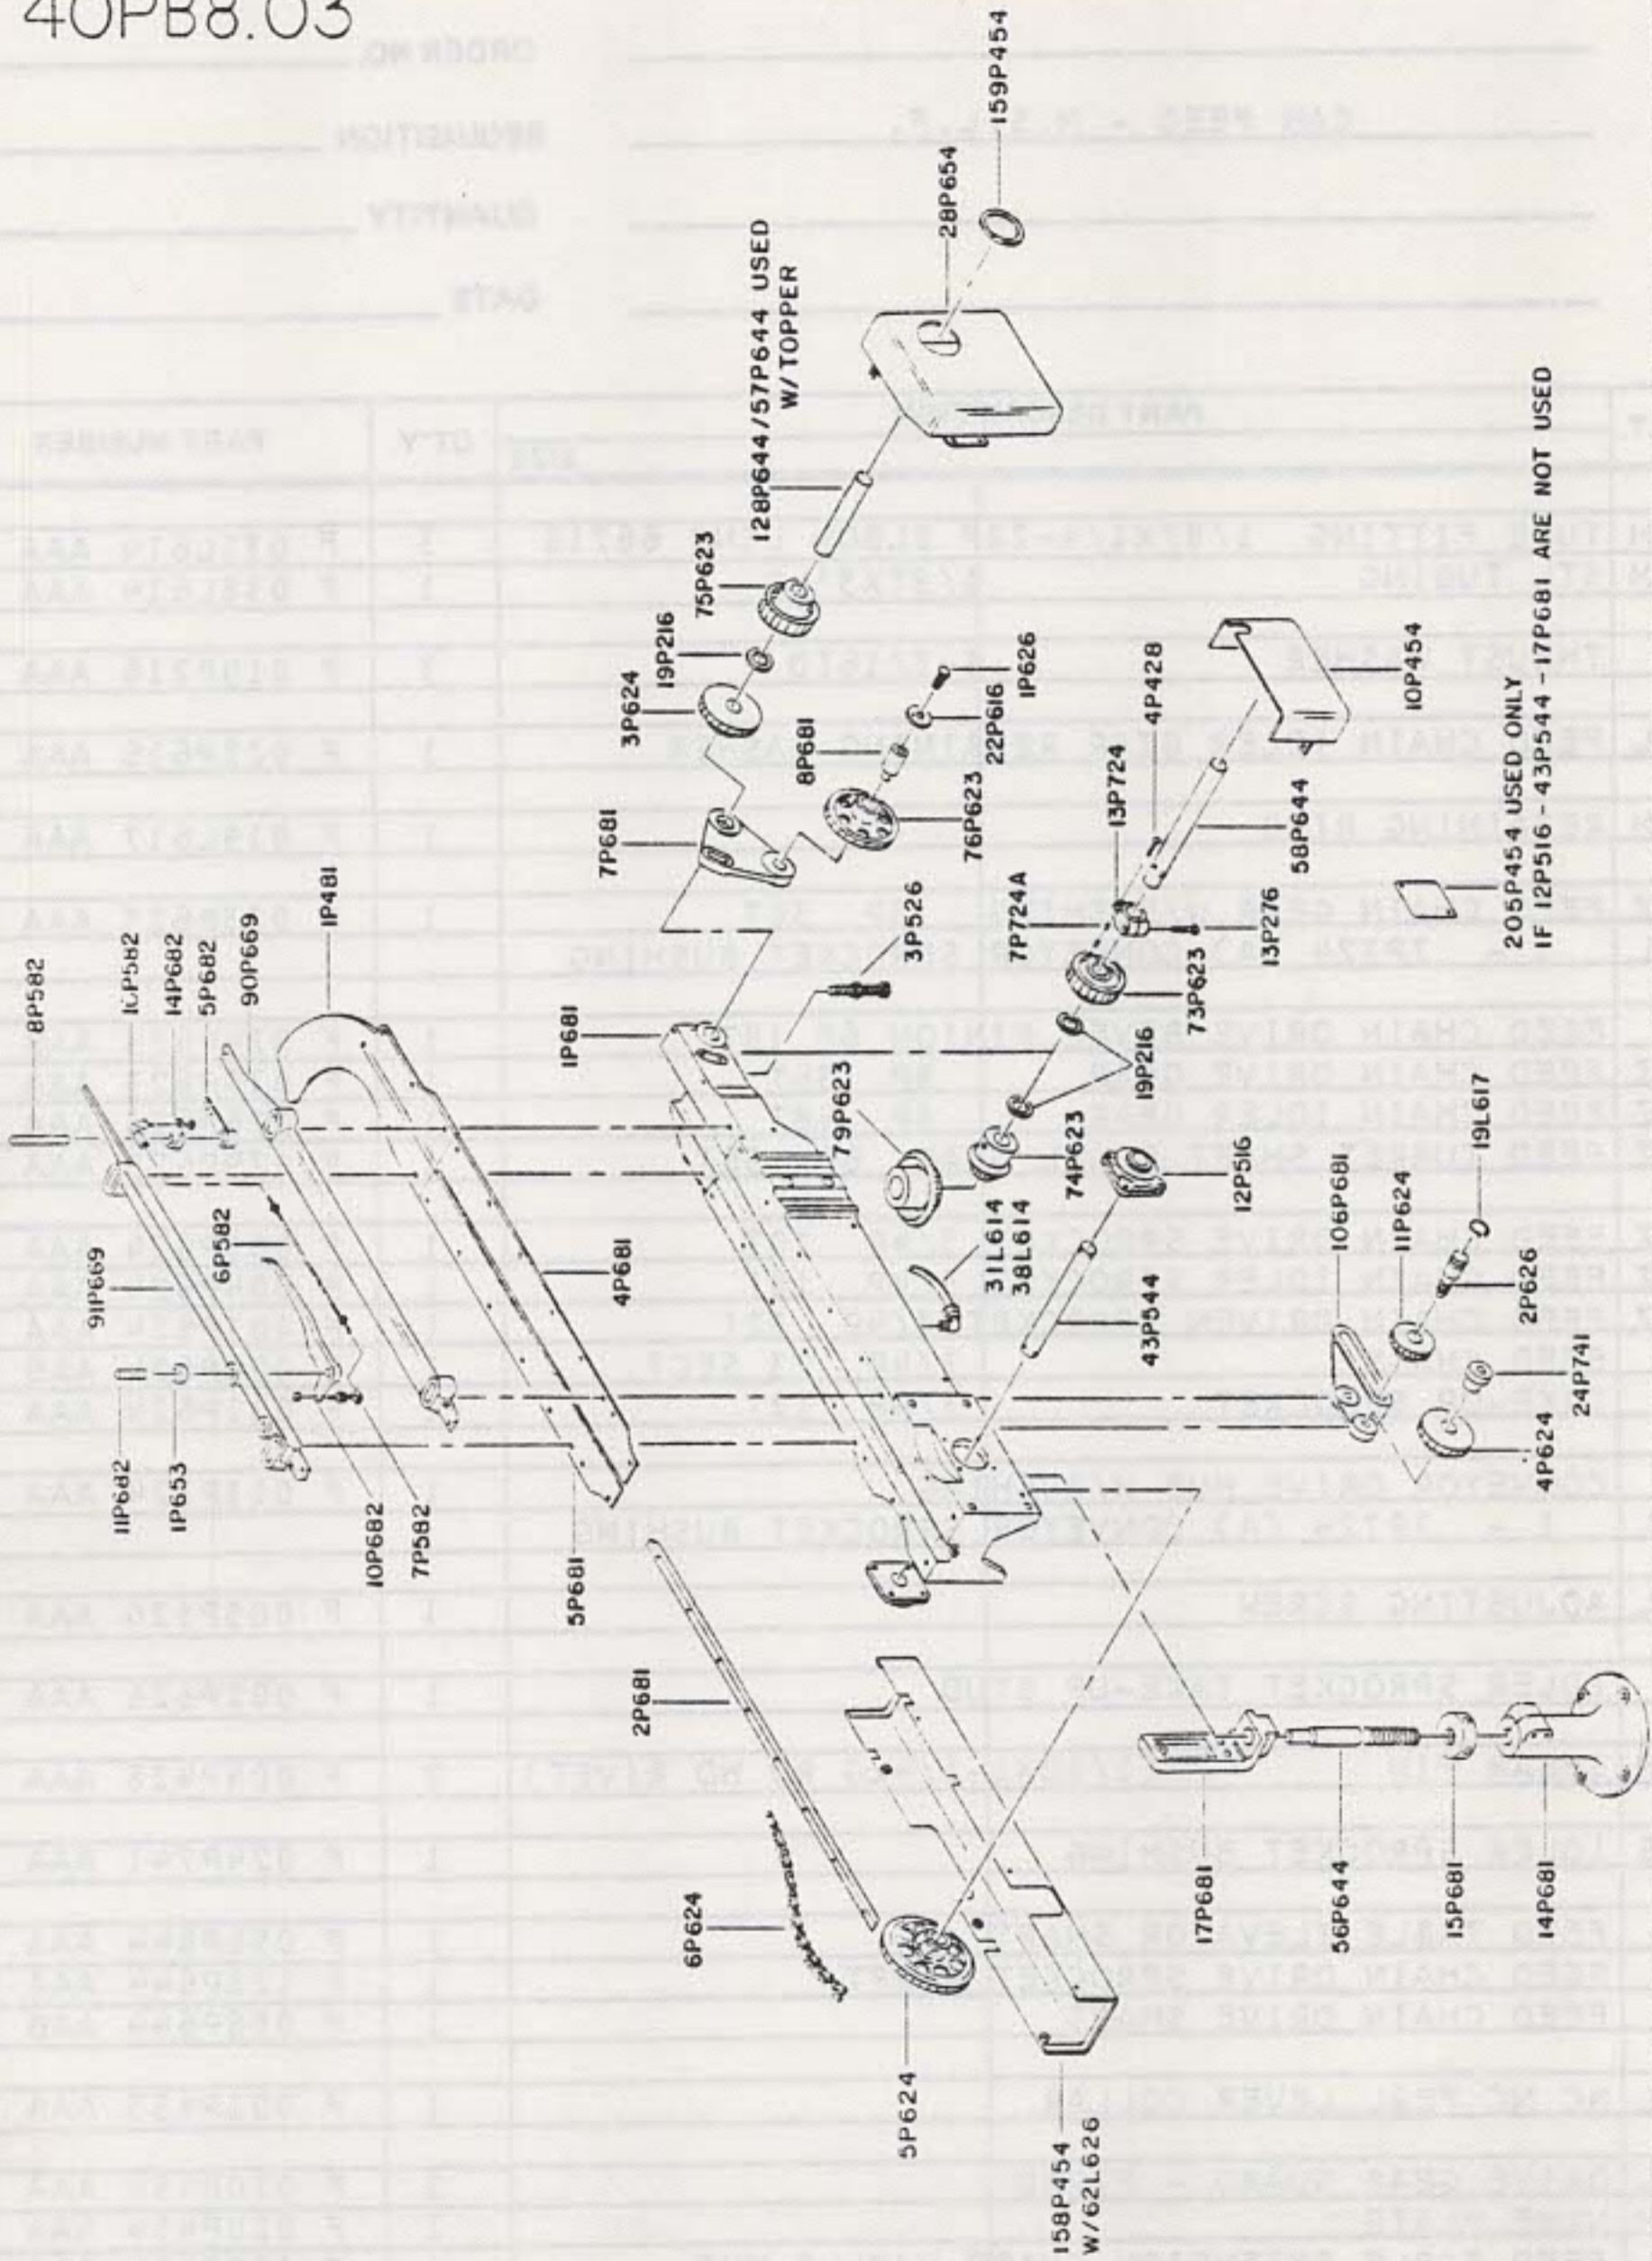

# 40PB7.01

40PB7

DATE: \_\_\_\_\_  
DRAWING NO.: 40PB7.01  
MANUFACTURE: 8-15-57  
DIA: \_\_\_\_\_  
MATERIAL: \_\_\_\_\_  
BY: \_\_\_\_\_  
CHECKED: \_\_\_\_\_  
APPROVED: \_\_\_\_\_

40PB8.03

205P454 USED ONLY  
IF 12P516 - 43P544 - 17P681 ARE NOT USED

40PD34.05

PIPING ASSEMBLY  
17P439

# 40PCI

11P204

5P241

6P241

7P241 A

12P241

13P241

15P241 B

17P241

18P241

19P241

20P241

23P241

24P241

38L616

4P331