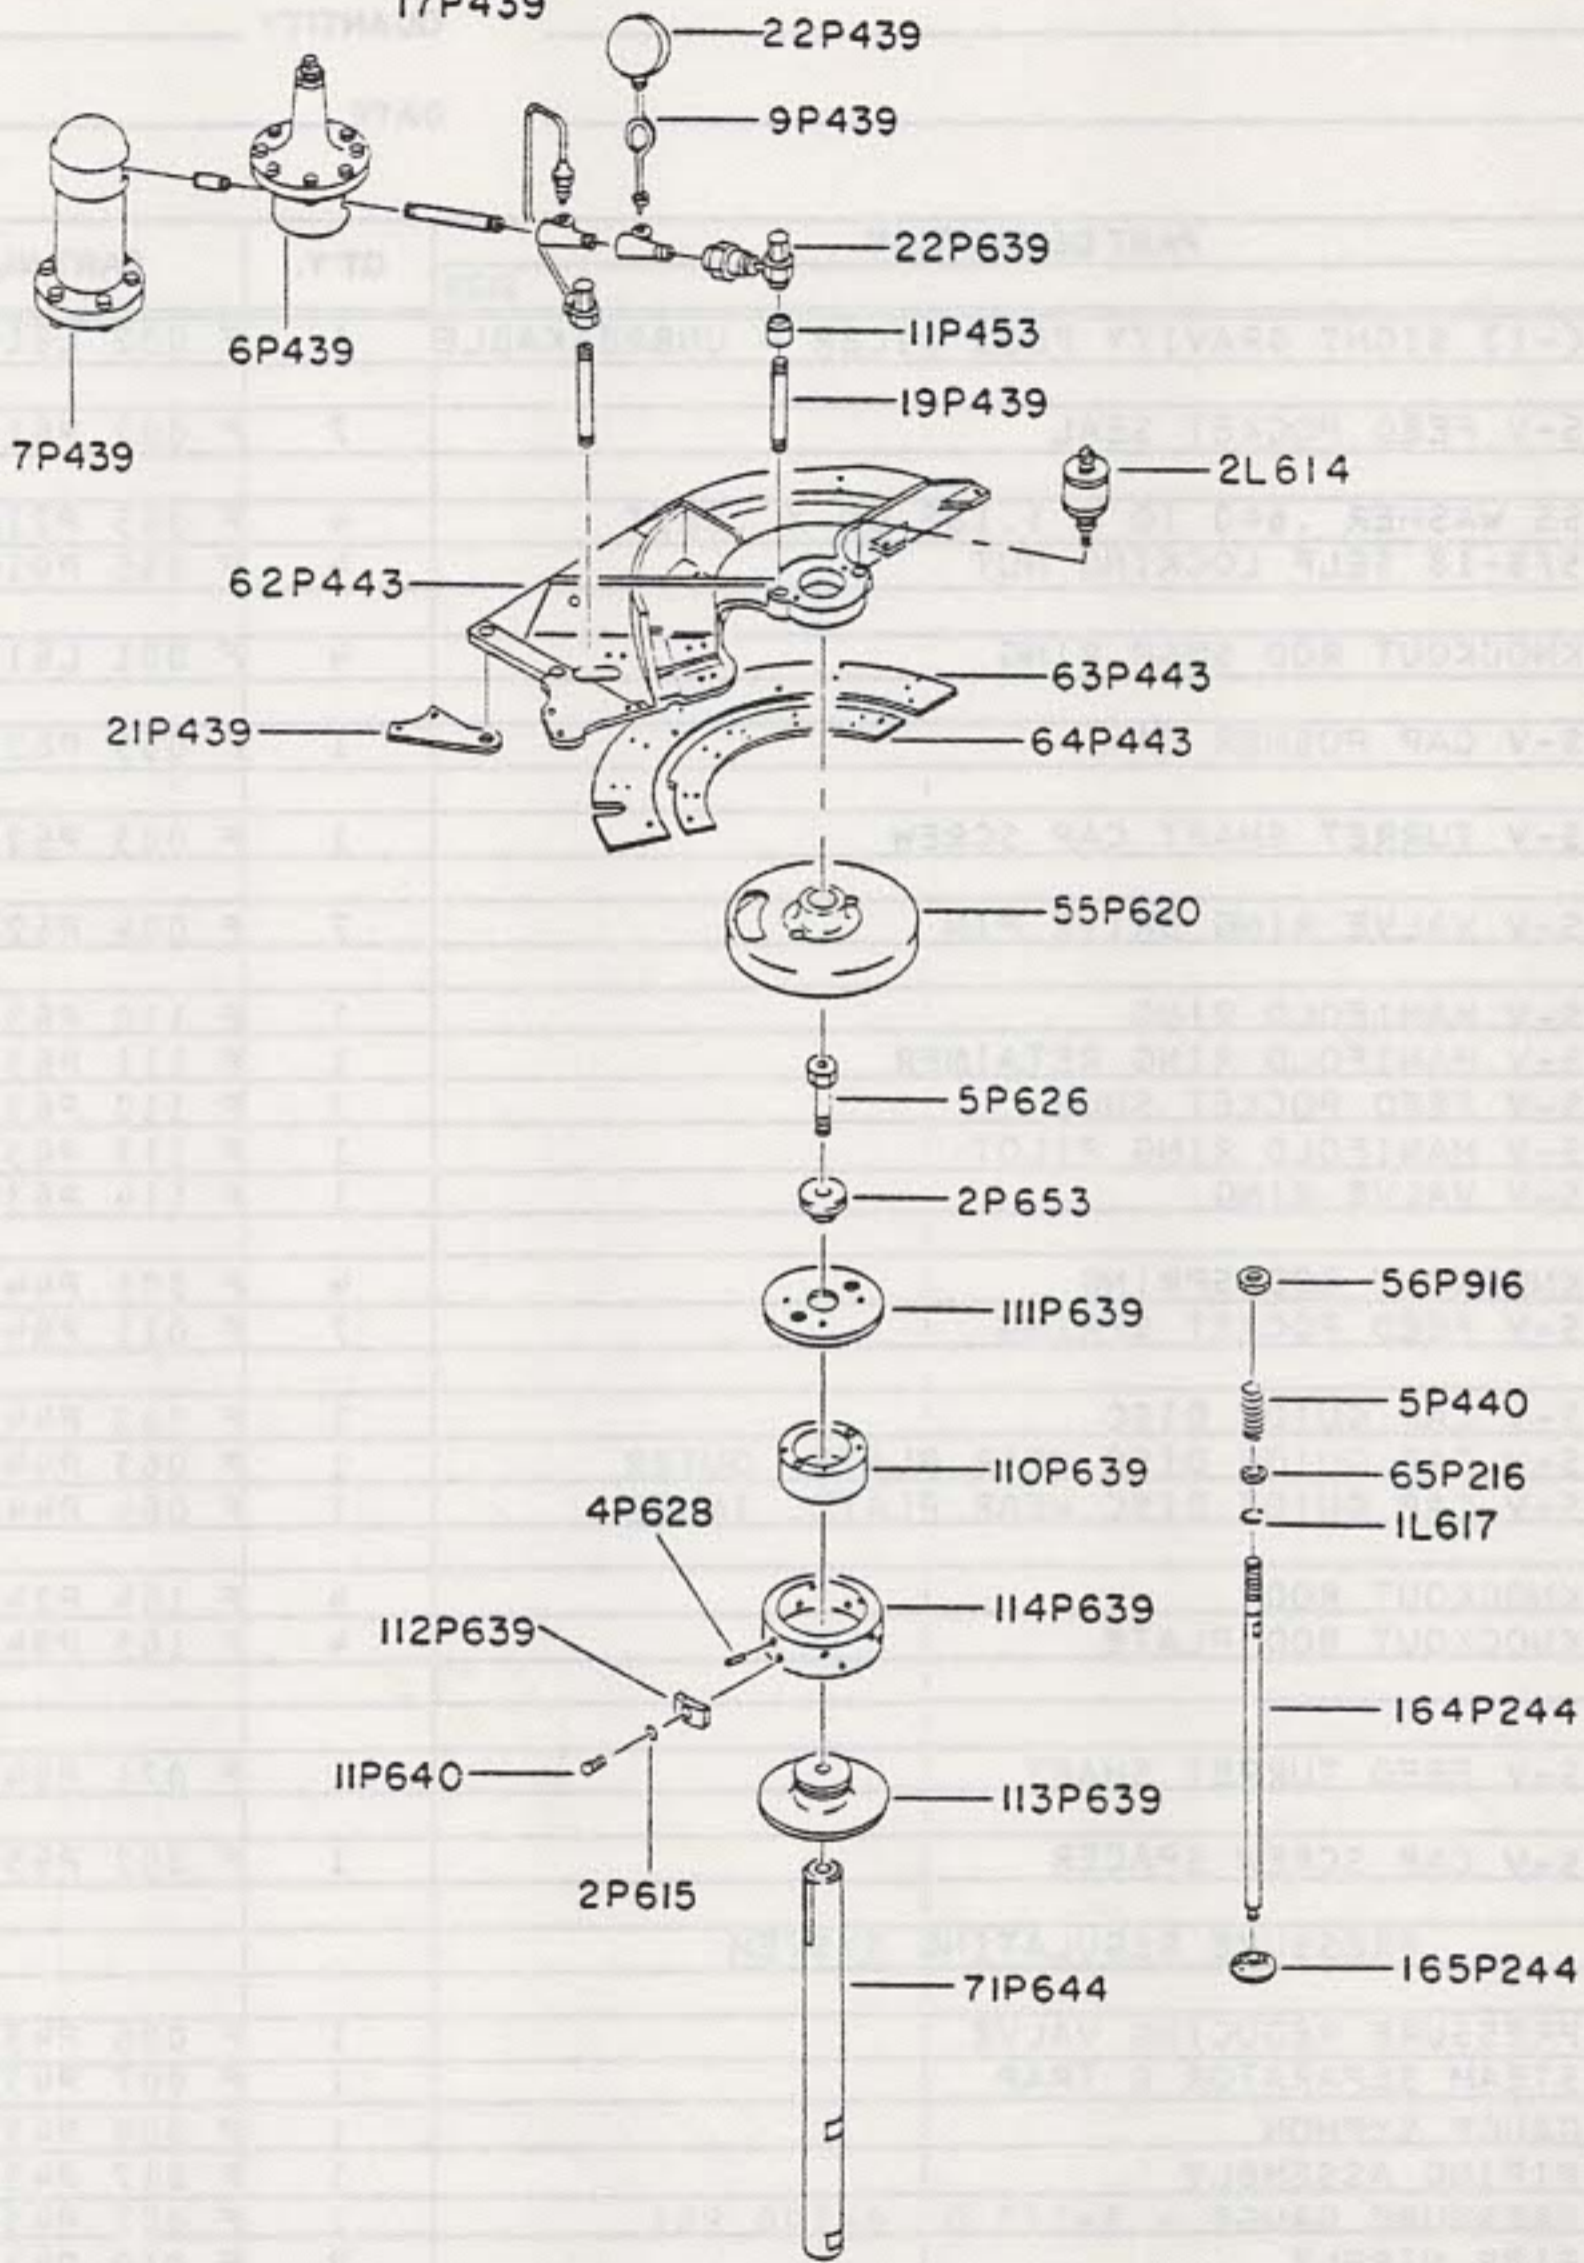

# 40PB7.01

40PB7

DATE: \_\_\_\_\_  
DRAWING NO.: 40PB7.01  
MANUFACTURE: 8-15-57  
DIA: \_\_\_\_\_  
MATERIAL: \_\_\_\_\_  
BY: \_\_\_\_\_  
CHECKED: \_\_\_\_\_  
APPROVED: \_\_\_\_\_

40PB8.03

205P454 USED ONLY  
IF 12P516 - 43P544 - 17P681 ARE NOT USED

40PD34.05

PIPING ASSEMBLY  
17P439

# 40PCI

11P204

5P241

6P241

7P241 A

12P241

13P241

15P241 B

17P241

18P241

19P241

20P241

23P241

24P241

38L616

4P331